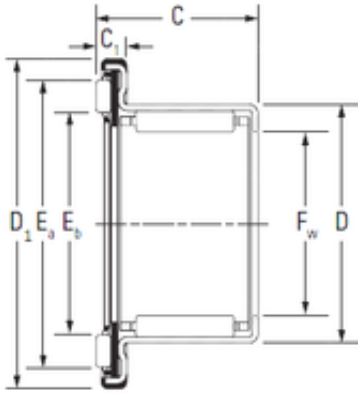

Spaghetti Straws Making Machine Manuf...

Double Screw Extruded Broken Rice Powder
Artificial Reproduced Rice Making Extruder
Machine/Production Line Jinan Dg Machinery

Bearing No.

Size	25x37x22.2 mm
Bore Diameter	25 mm
Outer Diameter	37 mm
Width	22,2 mm
d	25 mm
D	37 mm
C	22,2 mm

Bearing 2D drawings and 3D CAD models